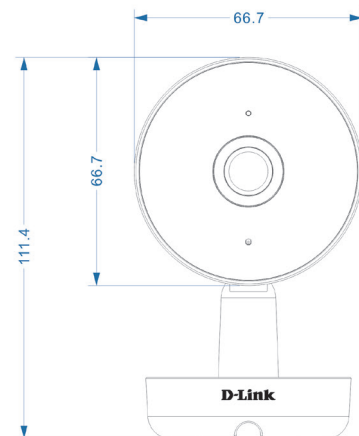

Dual encryption for more data protection

Smart Home Compatible

Works with Amazon Alexa and Google Assistant

General	
Video Compression	H.265 & H.264
Max. Resolution	4 Megapixel (QHD)
Max. Frame	1440p (2560 x 1440)
Image Sensor	1/3" Progressive CMOS sensor
Day & Night - IR LED	7 m (23 ft)
Focal Length	2.97 mm
Aperture	F1.6
Angle of View	(D: 127° / H: 108° / V: 58°)
Audio	Built-in microphone and speaker
Audio Codec	MPEG-2 AAC LC

Physical	
Power Input	100 to 240 V AC, 50/60 Hz
Power Output	5V 1.2A
Max. Power Consumption	4W
Cable Length	2m (6.56 ft)
Indoor/Outdoor	For indoor use
Operating Temperature	0 to 40 °C (32 to 104 °F)
Storage Temperature	-20 to 70 °C (-4 to 158°F)
Operating/Storage Humidity	Max. 90% non-condensing
Weight	122.5g (4.32oz)
Dimensions	66.7 x 65.7 x 111.4 mm (2.63 x 2.59 x 4.39 in)
Certifications	CE, FCC, IC