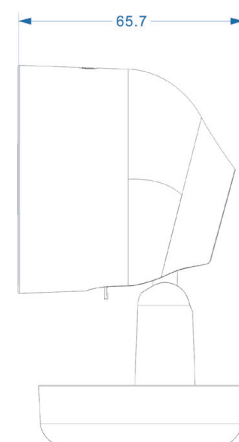

Physical	
Power Input	100 to 240 V AC, 50/60 Hz
Power Output	5V 1.2A
Max. Power Consumption	4W
Cable Length	2m (6.56 ft)
Indoor/Outdoor	For indoor use
Operating Temperature	0 to 40 °C (32 to 104 °F)
Storage Temperature	-20 to 70 °C (-4 to 158°F)
Operating/Storage Humidity	Max. 90% non-condensing
Weight	122.5g (4.32oz)
Dimensions	66.7 x 65.7 x 111.4 mm (2.63 x 2.59 x 4.39 in)
Certifications	CE, FCC, IC