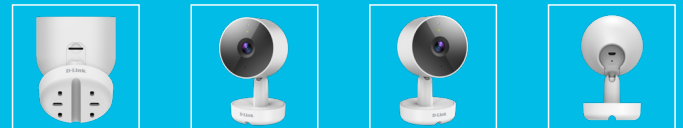

2K QHD Indoor Wi-Fi Camera

Smarter Surveillance, Simpler Than Ever

See your home in cinematic detail with QHD 1440P resolution and let advanced built-in AI-based event detection alert you to motion that matters.

DCS-8350LH

- 2K QHD 1440P (4 times HD Clarity) with HEVC H.265 video coding
- Wide angle 127-degree FOV (Diagonal)
- Color night vision provides clear full-color video even in low light, and IR night vision lets you see up to 7M (23ft.) in total darkness
- AI-based person detection intelligently detects person motion, CO/Smoke Alarm Sound Detection⁶
- Dual Band (2.4/ 5 GHz) Wi-Fi
- Two-way audio with built-in microphone and speaker
- Supports WPA3™ & TLS encryption for more protection
- Built-in Bluetooth Low Energy for faster setup
- Supports cloud recording, with 1-year FREE Plan Included²
- Supports continuous recording to local microSD (Up to 256GB)³
- Supports ONVIF Profile S/T recording
- Futureproofed with IPv6 support
- Works with the Google Assistant and Alexa

2K QHD

True 2K QHD 1440p resolution for superior video clarity

AI-Based Person Detection

Intelligently identifies human motion

CO/Smoke Alarm Sound Detection

Alerts you when alarm sounds from carbon monoxide and smoke alarms are detected

Dual encryption for more data protection

Smart Home Compatible

Works with Amazon Alexa and Google Assistant

General	
Video Compression	H.265 & H.264
Max. Resolution	4 Megapixel (QHD)
Max. Frame	1440p (2560 x 1440)
Image Sensor	1/3" Progressive CMOS sensor
Day & Night - IR LED	7 m (23 ft)
Focal Length	2.97 mm
Aperture	F1.6
Angle of View	(D: 127° / H: 108° / V: 58°)
Audio	Built-in microphone and speaker
Audio Codec	MPEG-2 AAC LC