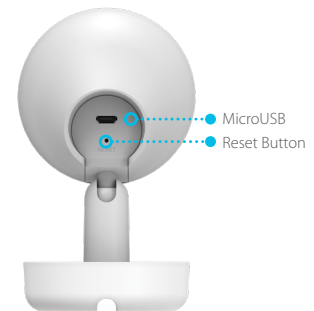

Functionality	
Wireless IEEE Standard	802.11n/ac wireless, 1T1R
Wi-Fi Operation Band	Dual band 2.4 GHz & 5 GHz
Security Protocol	WPA3, TLS
Bluetooth	Bluetooth Low Energy 4.2
Network Protocols	IPv4, IPv6, DHCP/DHCPv6 Client, Bonjour (mDNS and DNS-SD), ONVIF Profile S/T, RTSP, SRTP, RTP, HTTPS

Software	
Device Management	mydlink app⁵ (iOS and Android), mydlink Portal
Features	Motion detection, Person detection, Sound detection, CO/Smoke Alarm Sound Detection
Recording	mydlink Cloud Recording⁴, microSD card recording (Up to 256 GB capacity)
Notifications	Push notifications with a snapshot and quick action buttons (2 designated contact numbers and live view)
Voice Assistants	Amazon Alexa, the Google Assistant

Physical	
Power Input	100 to 240 V AC, 50/60 Hz
Power Output	5V 1.2A
Max. Power Consumption	4W
Cable Length	2m (6.56 ft)
Indoor/Outdoor	For indoor use
Operating Temperature	0 to 40 °C (32 to 104 °F)
Storage Temperature	-20 to 70 °C (-4 to 158°F)
Operating/Storage Humidity	Max. 90% non-condensing
Weight	122.5g (4.32oz)
Dimensions	66.7 x 65.7 x 111.4 mm (2.63 x 2.59 x 4.39 in)
Certifications	CE, FCC, IC

¹ Use of audio or video equipment for recording the image or audio of a person without his or her knowledge and consent is prohibited in certain states or jurisdictions. ² Subscription required. Subscription and One Year Free Plan offer subject to Terms and Conditions, please visit the D-Link website for more details. D-Link reserves the right to amend Terms and Conditions without prior notice. ³ microSD card not included. Camera is compatible with microSD/SDHC/SDXC cards up to v3.01 with up to 256GB of capacity. ⁴ Minimum recommended upload bandwidth of 2.5 Mbps for live viewing or 5 Mbps for cloud recording. ⁵ Please refer to the app's store page to check whether your device is compatible. ⁶ CO/Smoke Alarm Sound Detection accuracy may be influenced by multiple factors and should not be relied upon in circumstances where there is any risk of injury to yourself or others, or in emergencies and other high-risk situations.