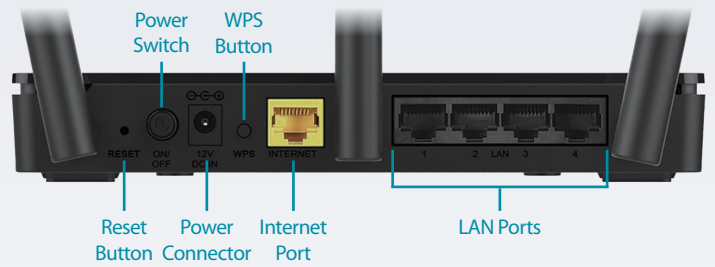

Easy to Set Up, Easy to Secure

Sharing your Internet connection doesn't have to be a complicated process; just open a web browser to access the setup wizard and follow the easy step-by-step instructions to get started. Implement WPA/WPA2 wireless security in minutes with the wireless network setup wizard, or use Wi-Fi Protected Setup (WPS), which establishes a secure connection to new devices without the need to enter settings or create passwords. In addition, the built-in firewall protects against malicious attacks from the Internet, and access control features allow you to restrict access to your network.

Back View

Technical Specifications		
General		
Device Interfaces	• IEEE 802.11ac/n/g/b/a wireless LAN¹ • 10/100 Fast Ethernet WAN port	• Four 10/100 Fast Ethernet LAN ports
LEDs	• Power • 5 GHz WLAN • 2.4 GHz WLAN	• Internet • WPS
Antenna Type	• Three external antennas	
Data Signal Rate	• 2.4 GHz • Up to 300 Mbps¹	• 5 GHz • Up to 433 Mbps¹
Standards	• IEEE 802.11ac • IEEE 802.11n • IEEE 802.11g	• IEEE 802.11b • IEEE 802.11a • IEEE 802.3u
Minimum Requirements	• Windows 10/8.1/8/7/Vista/XP SP3 or MAC OS X 10.6 or higher • Internet Explorer 9, Firefox 20, Chrome 25, Safari 5.1 or higher	• Wired or Wireless Ethernet network adapter • Cable/DSL modem or other Internet Service Provider equipment with Ethernet port and an active Internet subscription
Functionality		
Security	• WPA & WPA2 (Wi-Fi Protected Access)	• WPS (Wi-Fi Protected Setup)
Advanced Features	• Web setup wizard • QoS (Quality of Service) • DMZ (Demilitarized Zone) • Repeater mode	• Firewall - Network Address Translation (NAT) • Guest zone • IPv6 functionality
Physical		
Dimensions	• 192 x 108 x 30 mm (7.56 x 4.25 x 1.8 inches)	
Weight	• 240 grams (8.5 ounces)	
Power	• Input: 100 to 240 V AC, 50/60 Hz	• Output: 12 V DC, 0.5 A
Temperature	• Operating: 0 to 40 °C (32 to 104 °F)	• Storage: -20 to 65 °C (-4 to 149 °F)
Humidity	• Operating: 10% to 90% non-condensing	• Storage: 5% to 95% non-condensing