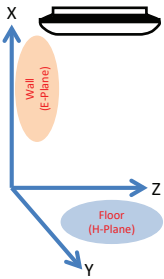

Visualized Geolocation

99.9% Service-Level Agreement (SLA)

Unlimited Scalability

Over-the-Air Firmware Upgrades

Traffic Reporting & Analytics

General	
Interfaces	IEEE 802.11ax Wi-Fi 6 IEEE 802.11a/b/g/n/ac Wave 2 wireless 1 x 10/100/1000 Mbps Ethernet Port 1 x RJ45 Console port
Standards	IEEE 802.11a/b/n/g/ac/ax IEEE 802.3az Energy-Efficient Ethernet (EEE) IEEE 802.3at Power over Ethernet (PoE) IEEE 802.3i/u/ab IEEE 802.3x Flow Control
LEDs	Power/Cloud
Antenna	2 x 2 Internal omni-directional antennas (2.4 GHz: 3 dBi, 5 GHz: 4 dBi)
Maximum Output Power	2.4 GHz: 20 dBm 5 GHz: 23 dBm
Data Signal Rate	2.4 GHz: Up to 575 Mbps 5 GHz: Up to 1200 Mbps
Functionality	
Security Features	WPA2/WPA3 Personal/Enterprise MAC address filtering RADIUS server authentication SSID isolation Guest isolation Captive portal Station isolation
Maximum SSIDs	Supports up to 16 SSIDs per device - Up to 8 SSIDs per wireless band
Advanced Features	IEEE 802.11k/r Fast Roaming
Physical	
Dimensions	170 x 170 x 42.2 mm
Weight	484 g (without mount)
Power Input	IEEE 802.3at Power over Ethernet (PoE) Power Adapter : 12V/ 1.5A (not included)
Power Consumption	PoE: 14 W Power adapter: 16 W
Operating Temperature	0 to 40 °C
Storage Temperature	-20 to 65 °C
Operating Humidity	10% ~ 95% RH
Storage Humidity	5% ~ 95% RH
MTBF	1,037,000 hours
Mounting Options	Ceiling mount Wall mount Desktop (horizontal)
Certifications	CE, FCC, IC

Orientation

H-Plane

E-Plane

2.4 GHz Ceiling Mounted

2.4 GHz Wall Mounted

5 GHz Ceiling Mounted

5 GHz Wall Mounted