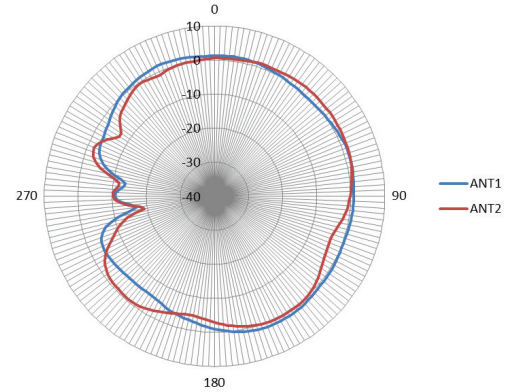

Visualized Geolocation

99.9% Service-Level Agreement (SLA)

Unlimited Scalability

Over-the-Air Firmware Upgrades

Traffic Reporting & Analytics

General	
Interfaces	IEEE 802.11ax Wi-Fi 6 IEEE 802.11a/b/g/n/ac Wave 2 wireless 1 x 10/100/1000 Mbps Ethernet Port 1 x RJ45 Console port
Standards	IEEE 802.11a/b/n/g/ac/ax IEEE 802.3az Energy-Efficient Ethernet (EEE) IEEE 802.3at Power over Ethernet (PoE) IEEE 802.3i/u/ab IEEE 802.3x Flow Control
LEDs	Power/Cloud
Antenna	2 x 2 Internal omni-directional antennas (2.4 GHz: 3 dBi, 5 GHz: 4 dBi)
Maximum Output Power	2.4 GHz: 20 dBm 5 GHz: 23 dBm
Data Signal Rate	2.4 GHz: Up to 575 Mbps 5 GHz: Up to 1200 Mbps
Functionality	
Security Features	WPA2/WPA3 Personal/Enterprise MAC address filtering RADIUS server authentication SSID isolation Guest isolation Captive portal Station isolation
Maximum SSIDs	Supports up to 16 SSIDs per device - Up to 8 SSIDs per wireless band
Advanced Features	IEEE 802.11k/r Fast Roaming
Physical	
Dimensions	170 x 170 x 42.2 mm
Weight	484 g (without mount)
Power Input	IEEE 802.3at Power over Ethernet (PoE) Power Adapter : 12V/ 1.5A (not included)
Power Consumption	PoE: 14 W Power adapter: 16 W
Operating Temperature	0 to 40 °C
Storage Temperature	-20 to 65 °C
Operating Humidity	10% ~ 95% RH
Storage Humidity	5% ~ 95% RH
MTBF	1,037,000 hours
Mounting Options	Ceiling mount Wall mount Desktop (horizontal)
Certifications	CE, FCC, IC

Orientation

H-Plane

E-Plane

2.4 GHz Ceiling Mounted

2.4 GHz Wall Mounted

5 GHz Ceiling Mounted

5 GHz Wall Mounted