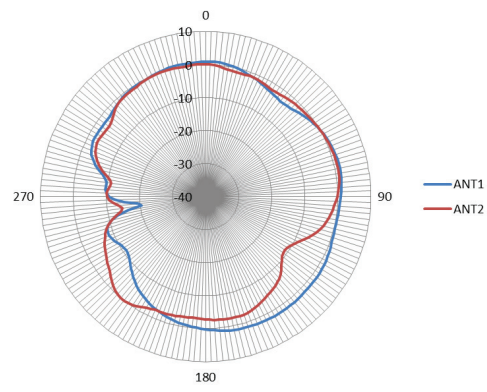

Visualized Geolocation

99.9% Service-Level Agreement (SLA)

Unlimited Scalability

Over-the-Air Firmware Upgrades

Traffic Reporting & Analytics

General	
Interfaces	IEEE 802.11ax Wi-Fi 6 IEEE 802.11a/b/g/n/ac Wave 2 wireless 1 x 10/100/1000 Mbps Ethernet Port 1 x RJ45 Console port
Standards	IEEE 802.11a/b/n/g/ac/ax IEEE 802.3az Energy-Efficient Ethernet (EEE) IEEE 802.3at Power over Ethernet (PoE) IEEE 802.3i/u/ab IEEE 802.3x Flow Control
LEDs	Power/Cloud
Antenna	2 x 2 Internal omni-directional antennas (2.4 GHz: 3 dBi, 5 GHz: 4 dBi)
Maximum Output Power	2.4 GHz: 20 dBm 5 GHz: 23 dBm
Data Signal Rate	2.4 GHz: Up to 575 Mbps 5 GHz: Up to 1200 Mbps
Functionality	
Security Features	WPA2/WPA3 Personal/Enterprise MAC address filtering RADIUS server authentication SSID isolation Guest isolation Captive portal Station isolation
Maximum SSIDs	Supports up to 16 SSIDs per device - Up to 8 SSIDs per wireless band
Advanced Features	IEEE 802.11k/r Fast Roaming
Physical	
Dimensions	170 x 170 x 42.2 mm
Weight	484 g (without mount)
Power Input	IEEE 802.3at Power over Ethernet (PoE) Power Adapter : 12V/ 1.5A (not included)
Power Consumption	PoE: 14 W Power adapter: 16 W
Operating Temperature	0 to 40 °C
Storage Temperature	-20 to 65 °C
Operating Humidity	10% ~ 95% RH
Storage Humidity	5% ~ 95% RH
MTBF	1,037,000 hours
Mounting Options	Ceiling mount Wall mount Desktop (horizontal)
Certifications	CE, FCC, IC

Orientation

H-Plane

E-Plane

2.4 GHz Ceiling Mounted

2.4 GHz Wall Mounted

5 GHz Ceiling Mounted

5 GHz Wall Mounted