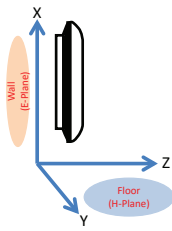

Visualized Geolocation

99.9% Service-Level Agreement (SLA)

Unlimited Scalability

Over-the-Air Firmware Upgrades

Traffic Reporting & Analytics

General	
Interfaces	IEEE 802.11ax Wi-Fi 6 IEEE 802.11a/b/g/n/ac Wave 2 wireless 1 x 10/100/1000 Mbps Ethernet Port 1 x RJ45 Console port
Standards	IEEE 802.11a/b/n/g/ac/ax IEEE 802.3az Energy-Efficient Ethernet (EEE) IEEE 802.3at Power over Ethernet (PoE) IEEE 802.3i/u/ab IEEE 802.3x Flow Control
LEDs	Power/Cloud
Antenna	2 x 2 Internal omni-directional antennas (2.4 GHz: 3 dBi, 5 GHz: 4 dBi)
Maximum Output Power	2.4 GHz: 20 dBm 5 GHz: 23 dBm
Data Signal Rate	2.4 GHz: Up to 575 Mbps 5 GHz: Up to 1200 Mbps
Functionality	
Security Features	WPA2/WPA3 Personal/Enterprise MAC address filtering RADIUS server authentication SSID isolation Guest isolation Captive portal Station isolation
Maximum SSIDs	Supports up to 16 SSIDs per device - Up to 8 SSIDs per wireless band
Advanced Features	IEEE 802.11k/r Fast Roaming
Physical	
Dimensions	170 x 170 x 42.2 mm
Weight	484 g (without mount)
Power Input	IEEE 802.3at Power over Ethernet (PoE) Power Adapter : 12V/ 1.5A (not included)
Power Consumption	PoE: 14 W Power adapter: 16 W
Operating Temperature	0 to 40 °C
Storage Temperature	-20 to 65 °C
Operating Humidity	10% ~ 95% RH
Storage Humidity	5% ~ 95% RH
MTBF	1,037,000 hours
Mounting Options	Ceiling mount Wall mount Desktop (horizontal)
Certifications	CE, FCC, IC

Orientation

H-Plane

E-Plane

2.4 GHz Ceiling Mounted

2.4 GHz Wall Mounted

5 GHz Ceiling Mounted

5 GHz Wall Mounted