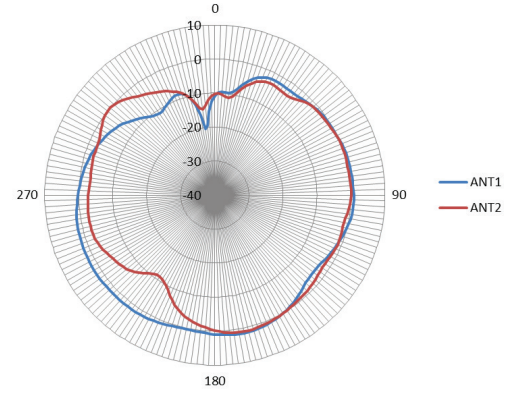

Visualized Geolocation

99.9% Service-Level Agreement (SLA)

Unlimited Scalability

Over-the-Air Firmware Upgrades

Traffic Reporting & Analytics

General	
Interfaces	IEEE 802.11ax Wi-Fi 6 IEEE 802.11a/b/g/n/ac Wave 2 wireless 1 x 10/100/1000 Mbps Ethernet Port 1 x RJ45 Console port
Standards	IEEE 802.11a/b/n/g/ac/ax IEEE 802.3az Energy-Efficient Ethernet (EEE) IEEE 802.3at Power over Ethernet (PoE) IEEE 802.3i/u/ab IEEE 802.3x Flow Control
LEDs	Power/Cloud
Antenna	2 x 2 Internal omni-directional antennas (2.4 GHz: 3 dBi, 5 GHz: 4 dBi)
Maximum Output Power	2.4 GHz: 20 dBm 5 GHz: 23 dBm
Data Signal Rate	2.4 GHz: Up to 575 Mbps 5 GHz: Up to 1200 Mbps
Functionality	
Security Features	WPA2/WPA3 Personal/Enterprise MAC address filtering RADIUS server authentication SSID isolation Guest isolation Captive portal Station isolation
Maximum SSIDs	Supports up to 16 SSIDs per device - Up to 8 SSIDs per wireless band
Advanced Features	IEEE 802.11k/r Fast Roaming
Physical	
Dimensions	170 x 170 x 42.2 mm
Weight	484 g (without mount)
Power Input	IEEE 802.3at Power over Ethernet (PoE) Power Adapter : 12V/ 1.5A (not included)
Power Consumption	PoE: 14 W Power adapter: 16 W
Operating Temperature	0 to 40 °C
Storage Temperature	-20 to 65 °C
Operating Humidity	10% ~ 95% RH
Storage Humidity	5% ~ 95% RH
MTBF	1,037,000 hours
Mounting Options	Ceiling mount Wall mount Desktop (horizontal)
Certifications	CE, FCC, IC

Orientation

H-Plane

E-Plane

2.4 GHz Ceiling Mounted

2.4 GHz Wall Mounted

5 GHz Ceiling Mounted

5 GHz Wall Mounted