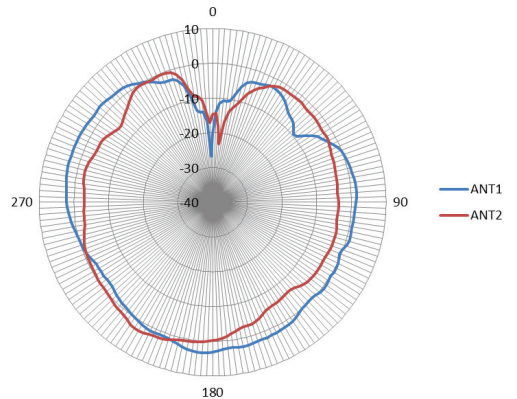

Visualized Geolocation

99.9% Service-Level Agreement (SLA)

Unlimited Scalability

Over-the-Air Firmware Upgrades

Traffic Reporting & Analytics

General	
Interfaces	IEEE 802.11ax Wi-Fi 6 IEEE 802.11a/b/g/n/ac Wave 2 wireless 1 x 10/100/1000 Mbps Ethernet Port 1 x RJ45 Console port
Standards	IEEE 802.11a/b/n/g/ac/ax IEEE 802.3az Energy-Efficient Ethernet (EEE) IEEE 802.3at Power over Ethernet (PoE) IEEE 802.3i/u/ab IEEE 802.3x Flow Control
LEDs	Power/Cloud
Antenna	2 x 2 Internal omni-directional antennas (2.4 GHz: 3 dBi, 5 GHz: 4 dBi)
Maximum Output Power	2.4 GHz: 20 dBm 5 GHz: 23 dBm
Data Signal Rate	2.4 GHz: Up to 575 Mbps 5 GHz: Up to 1200 Mbps
Functionality	
Security Features	WPA2/WPA3 Personal/Enterprise MAC address filtering RADIUS server authentication SSID isolation Guest isolation Captive portal Station isolation
Maximum SSIDs	Supports up to 16 SSIDs per device - Up to 8 SSIDs per wireless band
Advanced Features	IEEE 802.11k/r Fast Roaming
Physical	
Dimensions	170 x 170 x 42.2 mm
Weight	484 g (without mount)
Power Input	IEEE 802.3at Power over Ethernet (PoE) Power Adapter : 12V/ 1.5A (not included)
Power Consumption	PoE: 14 W Power adapter: 16 W
Operating Temperature	0 to 40 °C
Storage Temperature	-20 to 65 °C
Operating Humidity	10% ~ 95% RH
Storage Humidity	5% ~ 95% RH
MTBF	1,037,000 hours
Mounting Options	Ceiling mount Wall mount Desktop (horizontal)
Certifications	CE, FCC, IC

Orientation

H-Plane

E-Plane

2.4 GHz Ceiling Mounted

2.4 GHz Wall Mounted

5 GHz Ceiling Mounted

5 GHz Wall Mounted