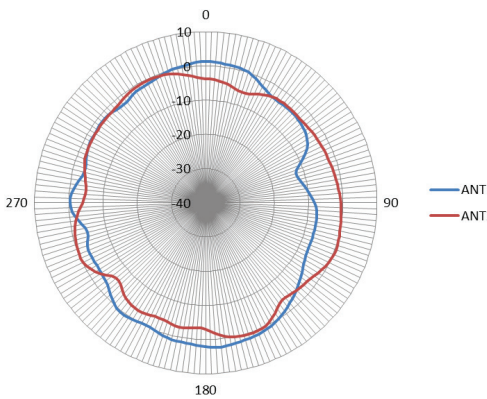

Visualized Geolocation

99.9% Service-Level Agreement (SLA)

Unlimited Scalability

Over-the-Air Firmware Upgrades

Traffic Reporting & Analytics

General	
Interfaces	IEEE 802.11ax Wi-Fi 6 IEEE 802.11a/b/g/n/ac Wave 2 wireless 1 x 10/100/1000 Mbps Ethernet Port 1 x RJ45 Console port
Standards	IEEE 802.11a/b/n/g/ac/ax IEEE 802.3az Energy-Efficient Ethernet (EEE) IEEE 802.3at Power over Ethernet (PoE) IEEE 802.3i/u/ab IEEE 802.3x Flow Control
LEDs	Power/Cloud
Antenna	2 x 2 Internal omni-directional antennas (2.4 GHz: 3 dBi, 5 GHz: 4 dBi)
Maximum Output Power	2.4 GHz: 20 dBm 5 GHz: 23 dBm
Data Signal Rate	2.4 GHz: Up to 575 Mbps 5 GHz: Up to 1200 Mbps
Functionality	
Security Features	WPA2/WPA3 Personal/Enterprise MAC address filtering RADIUS server authentication SSID isolation Guest isolation Captive portal Station isolation
Maximum SSIDs	Supports up to 16 SSIDs per device - Up to 8 SSIDs per wireless band
Advanced Features	IEEE 802.11k/r Fast Roaming
Physical	
Dimensions	170 x 170 x 42.2 mm
Weight	484 g (without mount)
Power Input	IEEE 802.3at Power over Ethernet (PoE) Power Adapter : 12V/ 1.5A (not included)
Power Consumption	PoE: 14 W Power adapter: 16 W
Operating Temperature	0 to 40 °C
Storage Temperature	-20 to 65 °C
Operating Humidity	10% ~ 95% RH
Storage Humidity	5% ~ 95% RH
MTBF	1,037,000 hours
Mounting Options	Ceiling mount Wall mount Desktop (horizontal)
Certifications	CE, FCC, IC

Orientation

H-Plane

E-Plane

2.4 GHz Ceiling Mounted

2.4 GHz Wall Mounted

5 GHz Ceiling Mounted

5 GHz Wall Mounted