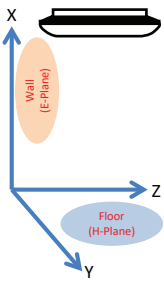

Visualized Geolocation

99.9% Service-Level Agreement (SLA)

Unlimited Scalability

Over-the-Air Firmware Upgrades

Traffic Reporting & Analytics

General	
Interfaces	IEEE 802.11ax Wi-Fi 6 IEEE 802.11a/b/g/n/ac Wave 2 wireless 1 x 10/100/1000 Mbps Ethernet Port 1 x RJ45 Console port
Standards	IEEE 802.11a/b/n/g/ac/ax IEEE 802.3az Energy-Efficient Ethernet (EEE) IEEE 802.3at Power over Ethernet (PoE) IEEE 802.3i/u/ab IEEE 802.3x Flow Control
LEDs	Power/Cloud
Antenna	2 x 2 Internal omni-directional antennas (2.4 GHz: 3 dBi, 5 GHz: 4 dBi)
Maximum Output Power	2.4 GHz: 20 dBm 5 GHz: 23 dBm
Data Signal Rate	2.4 GHz: Up to 575 Mbps 5 GHz: Up to 1200 Mbps
Functionality	
Security Features	WPA2/WPA3 Personal/Enterprise MAC address filtering RADIUS server authentication SSID isolation Guest isolation Captive portal Station isolation
Maximum SSIDs	Supports up to 16 SSIDs per device - Up to 8 SSIDs per wireless band
Advanced Features	IEEE 802.11k/r Fast Roaming
Physical	
Dimensions	170 x 170 x 42.2 mm
Weight	484 g (without mount)
Power Input	IEEE 802.3at Power over Ethernet (PoE) Power Adapter : 12V/ 1.5A (not included)
Power Consumption	PoE: 14 W Power adapter: 16 W
Operating Temperature	0 to 40 °C
Storage Temperature	-20 to 65 °C
Operating Humidity	10% ~ 95% RH
Storage Humidity	5% ~ 95% RH
MTBF	1,037,000 hours
Mounting Options	Ceiling mount Wall mount Desktop (horizontal)
Certifications	CE, FCC, IC

Orientation

H-Plane

E-Plane

2.4 GHz Ceiling Mounted

2.4 GHz Wall Mounted

5 GHz Ceiling Mounted

5 GHz Wall Mounted