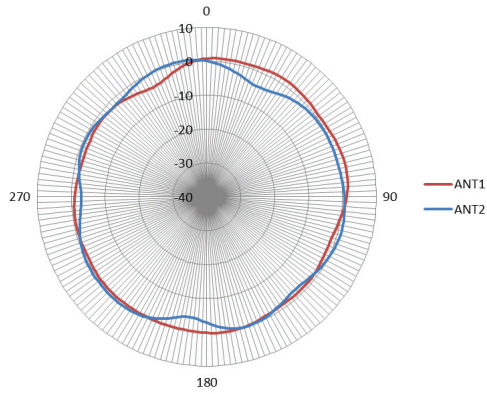

Visualized Geolocation

99.9% Service-Level Agreement (SLA)

Unlimited Scalability

Over-the-Air Firmware Upgrades

Traffic Reporting & Analytics

General	
Interfaces	IEEE 802.11ax Wi-Fi 6 IEEE 802.11a/b/g/n/ac Wave 2 wireless 1 x 10/100/1000 Mbps Ethernet Port 1 x RJ45 Console port
Standards	IEEE 802.11a/b/n/g/ac/ax IEEE 802.3az Energy-Efficient Ethernet (EEE) IEEE 802.3at Power over Ethernet (PoE) IEEE 802.3i/u/ab IEEE 802.3x Flow Control
LEDs	Power/Cloud
Antenna	2 x 2 Internal omni-directional antennas (2.4 GHz: 3 dBi, 5 GHz: 4 dBi)
Maximum Output Power	2.4 GHz: 20 dBm 5 GHz: 23 dBm
Data Signal Rate	2.4 GHz: Up to 575 Mbps 5 GHz: Up to 1200 Mbps
Functionality	
Security Features	WPA2/WPA3 Personal/Enterprise MAC address filtering RADIUS server authentication SSID isolation Guest isolation Captive portal Station isolation
Maximum SSIDs	Supports up to 16 SSIDs per device - Up to 8 SSIDs per wireless band
Advanced Features	IEEE 802.11k/r Fast Roaming
Physical	
Dimensions	170 x 170 x 42.2 mm
Weight	484 g (without mount)
Power Input	IEEE 802.3at Power over Ethernet (PoE) Power Adapter : 12V/ 1.5A (not included)
Power Consumption	PoE: 14 W Power adapter: 16 W
Operating Temperature	0 to 40 °C
Storage Temperature	-20 to 65 °C
Operating Humidity	10% ~ 95% RH
Storage Humidity	5% ~ 95% RH
MTBF	1,037,000 hours
Mounting Options	Ceiling mount Wall mount Desktop (horizontal)
Certifications	CE, FCC, IC

Orientation

H-Plane

E-Plane

2.4 GHz Ceiling Mounted

2.4 GHz Wall Mounted

5 GHz Ceiling Mounted

5 GHz Wall Mounted